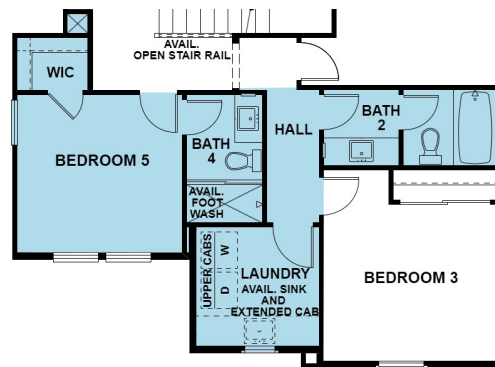

WESTWIND
— AT RIVER ISLANDS —

Residence ONE

Available Rectangular Kitchen Island

Residence TWO

FIRST FLOOR

SECOND FLOOR

Available Bedroom 5 & Bath 4
in lieu of Bonus Room

Residence THREE

Available Rectangular
Kitchen Island

FIRST FLOOR

SECOND FLOOR